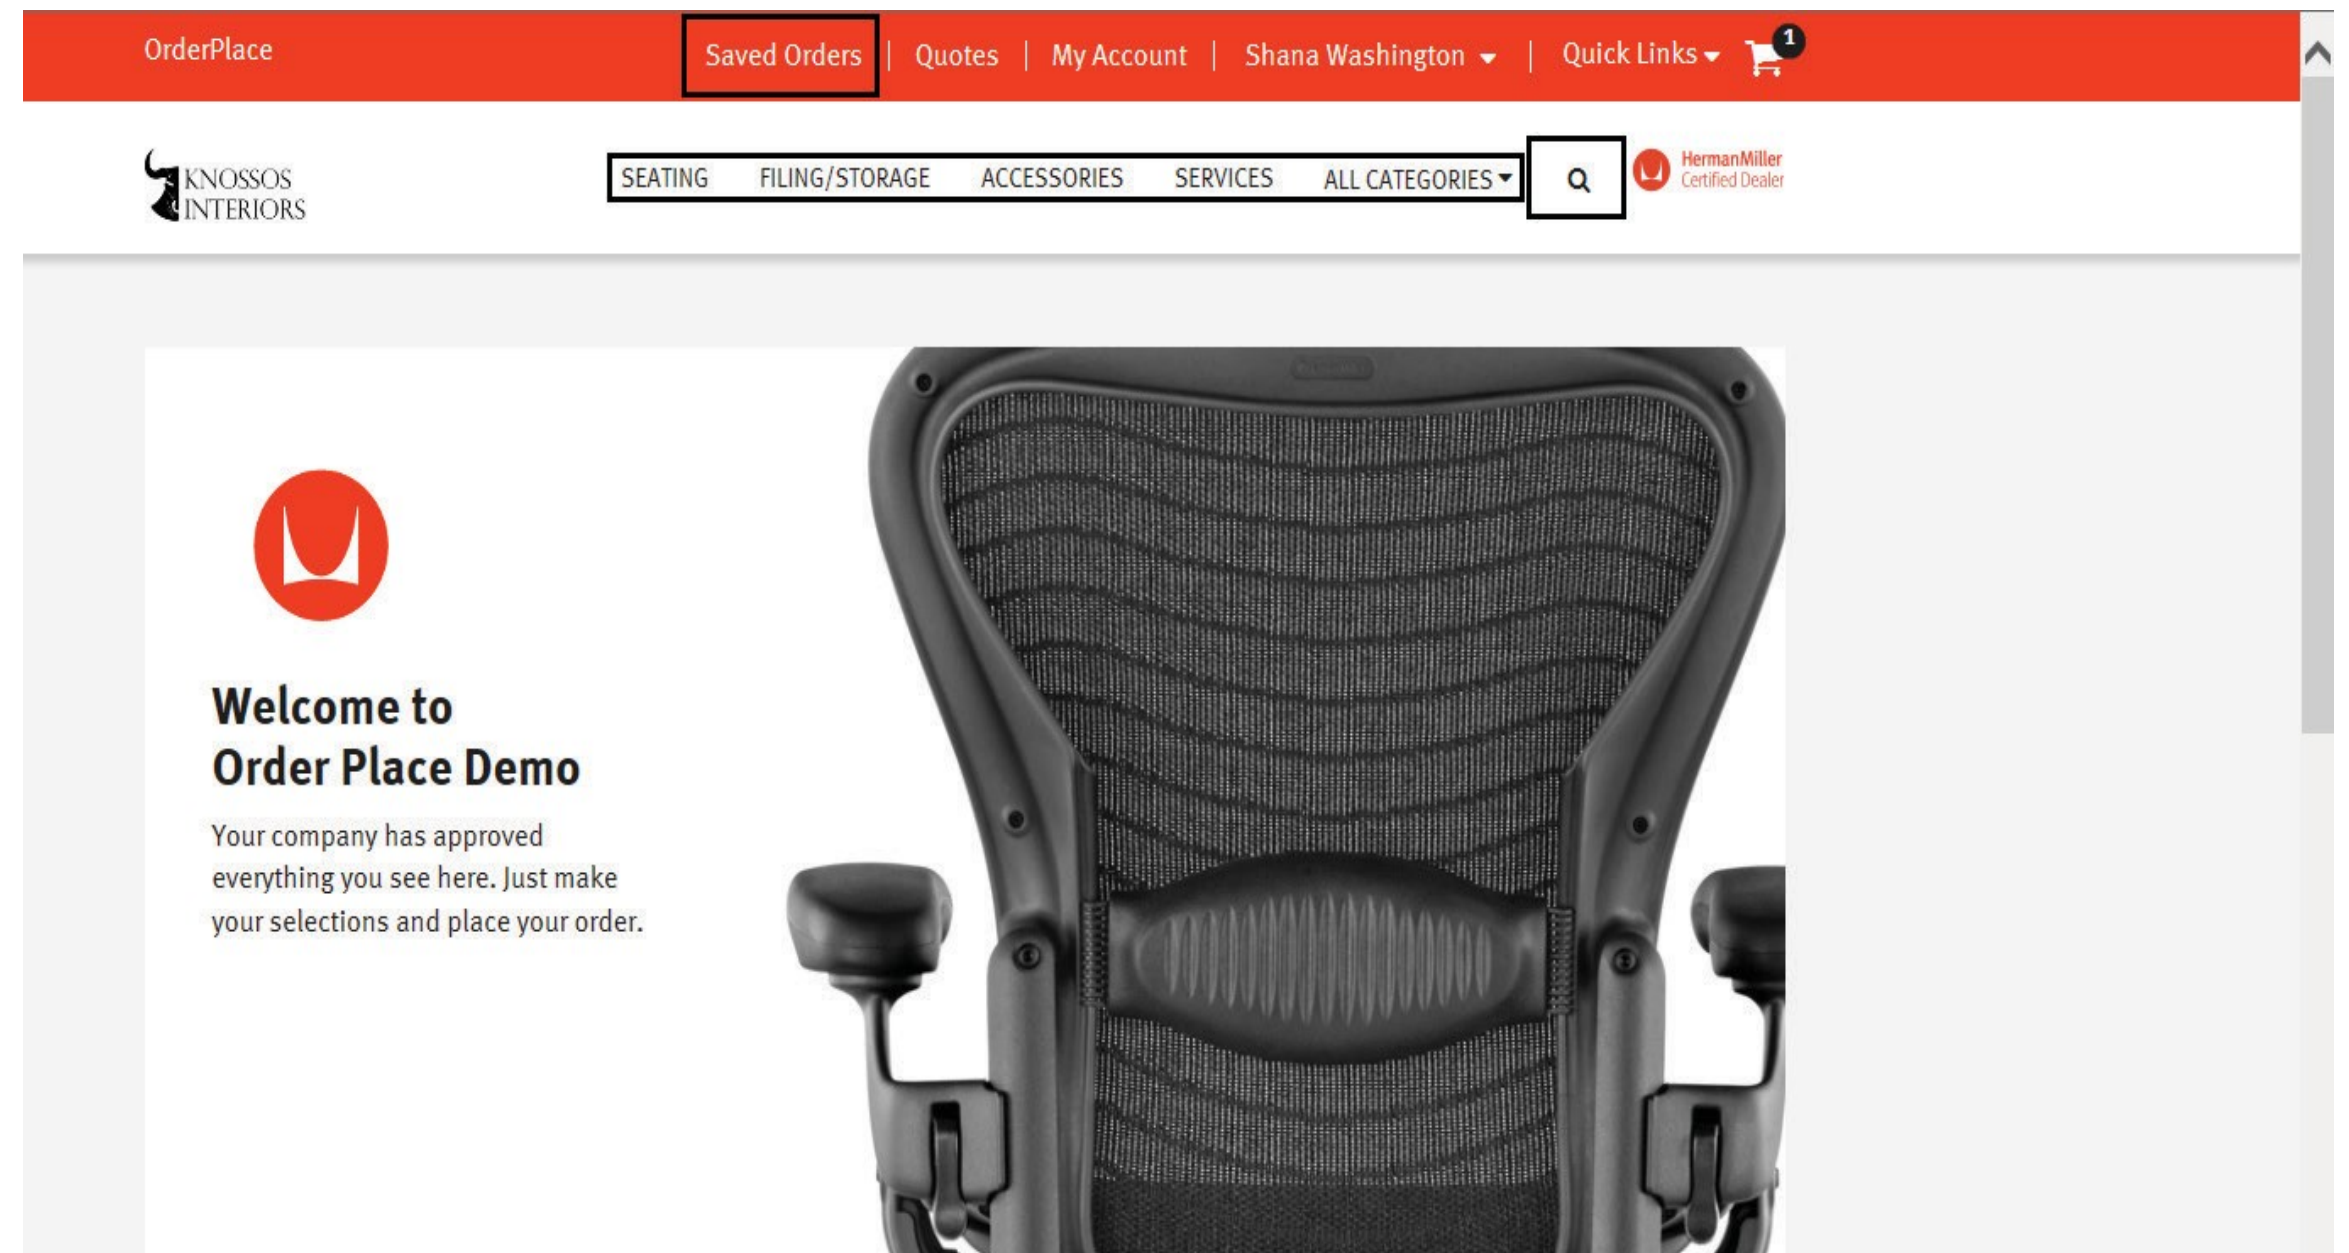

# Introducing OrderPlace

A seamless, secure online buying  
experience

# New Sorting and Filtering Features

- Sorting organizes products by preference (sort order and number of items per page)
- Buyers can select pre-approved product lines

The screenshot shows the OrderPlace website interface for 'Work Chairs'. At the top, there is a navigation bar with 'OrderPlace', 'Saved Orders', 'Quotes', 'My Account', 'Shana Washington', and 'Quick Links'. Below this is the 'PIVOT' logo and a secondary navigation bar with 'SEATING', 'FILING / STORAGE', 'SERVICES', and 'ALL CATEGORIES'. The main content area features a breadcrumb trail 'Home | Seating | Work Chairs' and a 'Work Chairs' title. On the left, there are filter sections for 'Filter by PRICE' (showing 'More than \$500 (1)' and a price range input) and 'BRAND' (showing 'Herman Miller (6)'). To the right of the filters is a 'Sort By: Items Page:' section with a dropdown menu set to '12'. Further right, it indicates 'Products: 1 - 6 of 6'. The main product grid displays six chairs: 'Aeron Chair', 'Embody Chair', 'Caper Stacking Chair', 'Setu Chair', 'Celle Chair', and 'Equa 2 Chair'. Each product card includes an image, the product name, and pricing information (e.g., 'Pricing based on options' or '\$672.57').